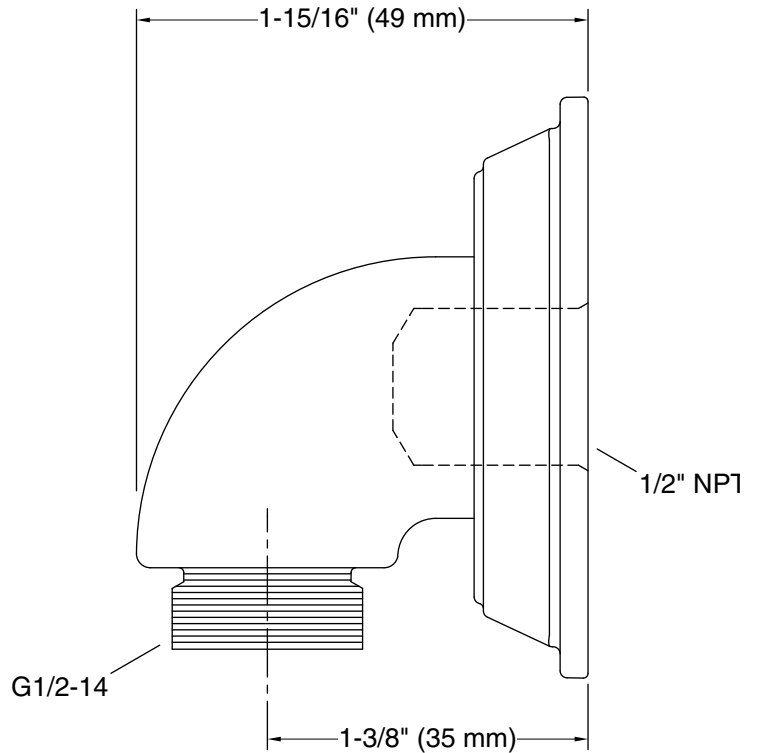

Technical Information

All product dimensions are nominal.

Notes

Install this product according to the installation instructions.